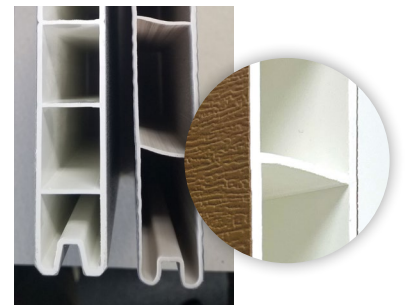

Laminated PVC Fencing

BY FENCETRAC®

The next generation of premium PVC infill boards, designed to last a lifetime.

PRODUCT SPECIFICATIONS

1" W x 5 7/8" H x 71 1/2" L

Engineered for effortless installation, our product makes setup simple for anyone, saving time and hassle.

Tongue & Groove Design

Our PVC board features a center web with more reinforcement than our competitors, ensuring superior strength and durability.

3/32" Thick Wall

UltraBlend is twice as thick and more durable than competing products, offering unmatched quality and longevity.

EXPERIENCE THE FUTURE OF FENCING

Discover UltraBlend by Fencetrac®, the next generation of premium PVC infill boards. With a laminated PVC design, UltraBlend mimics the look of wood without the maintenance. Its impact-resistant, rigid profile ensures lasting durability. Say goodbye to painting, staining, and rotting wood. UltraBlend is a sustainable, lifetime fencing solution.

Harbor Gray

Tropical Teak

Timber Brown

Black Onyx

**Colors may appear slightly different on screen or printed than on actual product.*

ULTRABLEND BENEFITS

- Maintenance Free
- Impact Resistant
- Rigid Profile Design
- Sustainable Fence Infill
- Durable
- Long-lasting